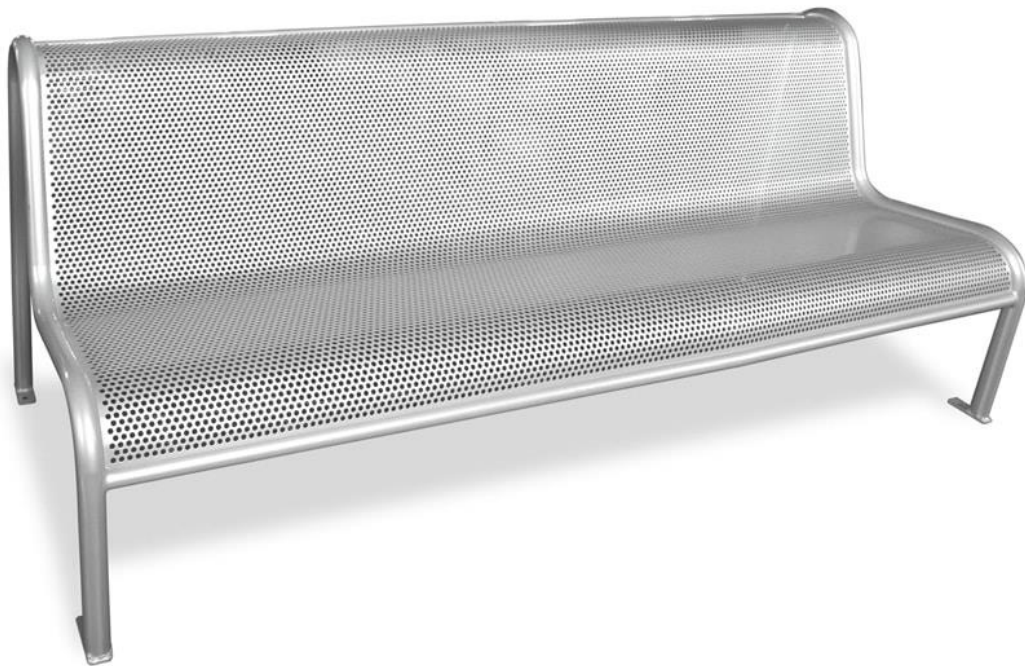

CLEARANCE

VALLES BENCH - MADE IN SPAIN

PERFORATED ALUMINUM ZINK PLATED AND POWDER COATED
BOLT DOWN HARDWARE NOT INCLUDED

*@-CP-EMU-U340M

CLEARANCE PRICE = ~~$2410 EACH~~ $1200

1 AVAILABLE