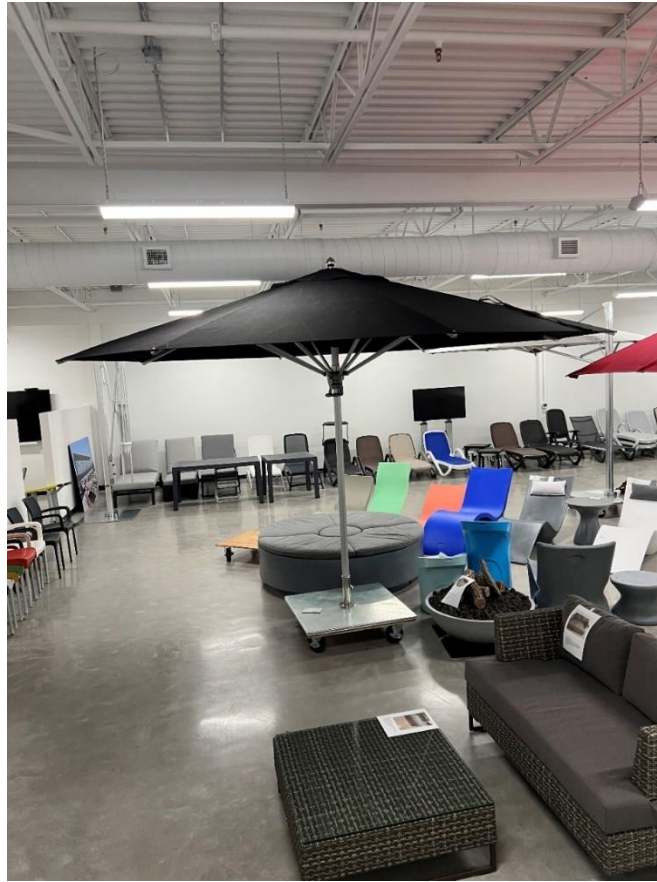

CLEARANCE

TUUCI - MADE IN MIAMI, FL

BAY MASTER MAX CLASSIC

14' OCTAGON - BRUSHED ALUMINUM FRAME

SUNBRELLA MARINE GRADE FABRIC - #4608 - BLACK

SINGLE VENT - MARKET CUT

EASY LIFT SYSTEM

COMES WITH 400 LBS GALVNZED STEEL PLATES (WHEELS
IN PICTURE ARE NOT PART OF THIS)

CLEARANCE PRICE = $4000 EACH

1 AVAILABLE